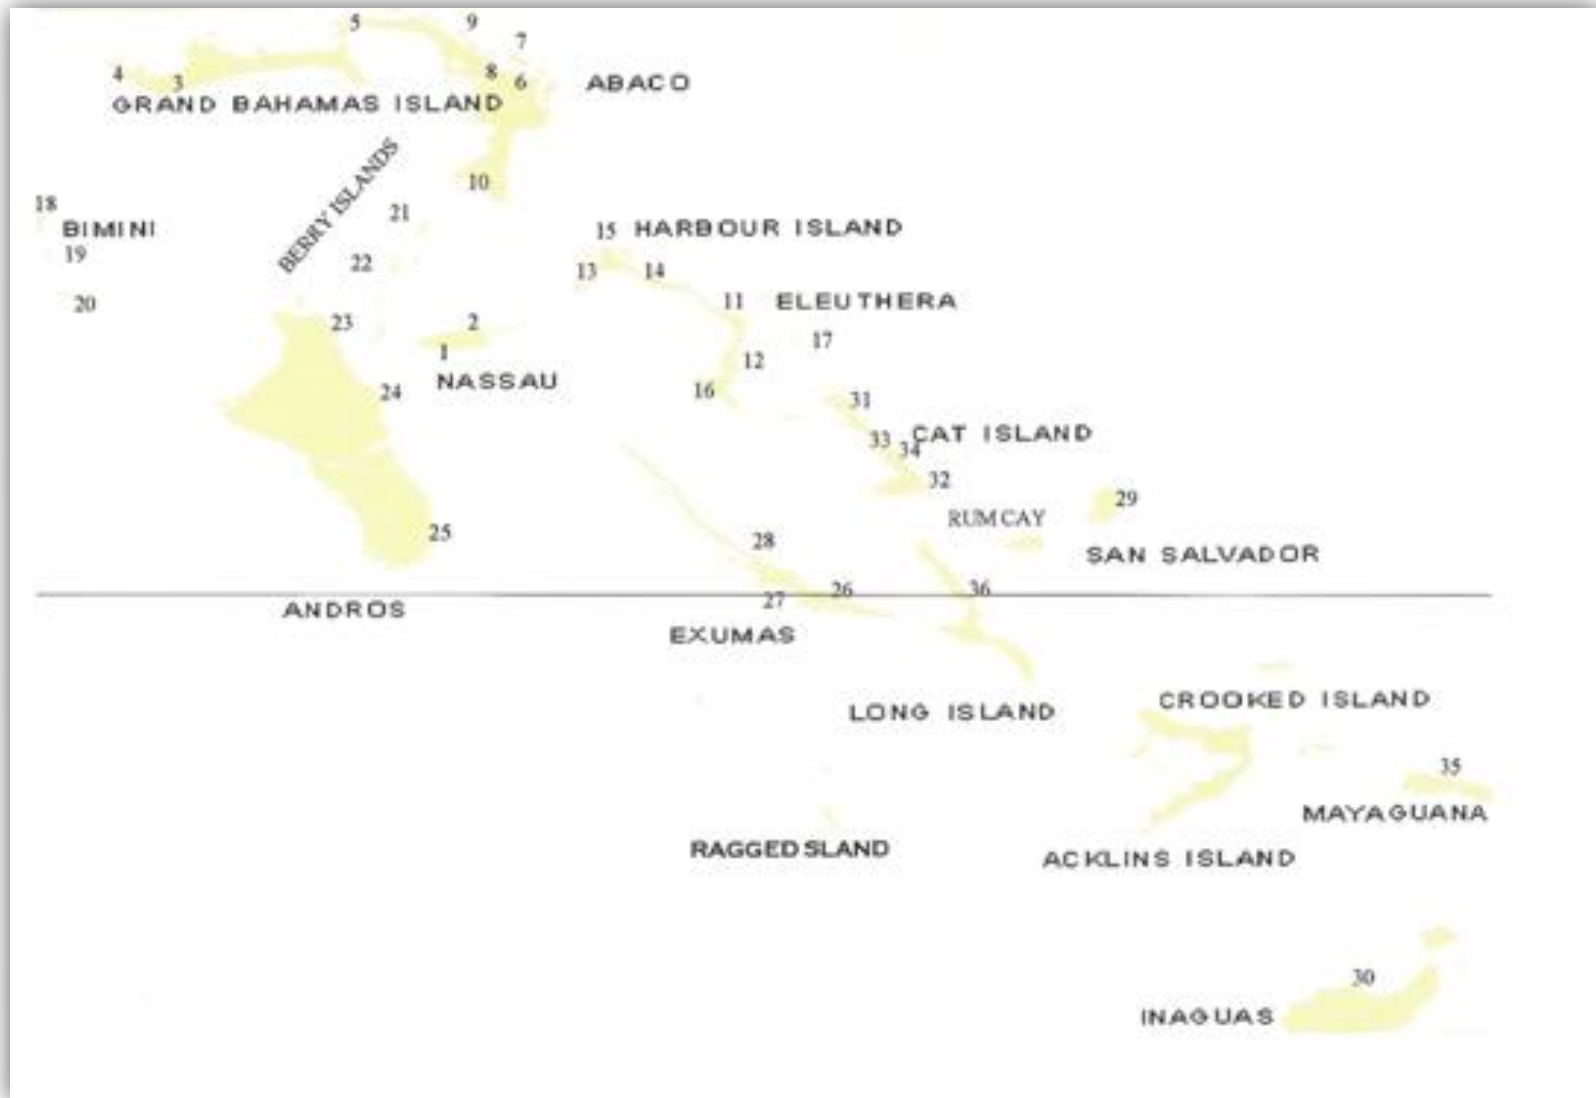

Bahamas Customs Ports of Entry